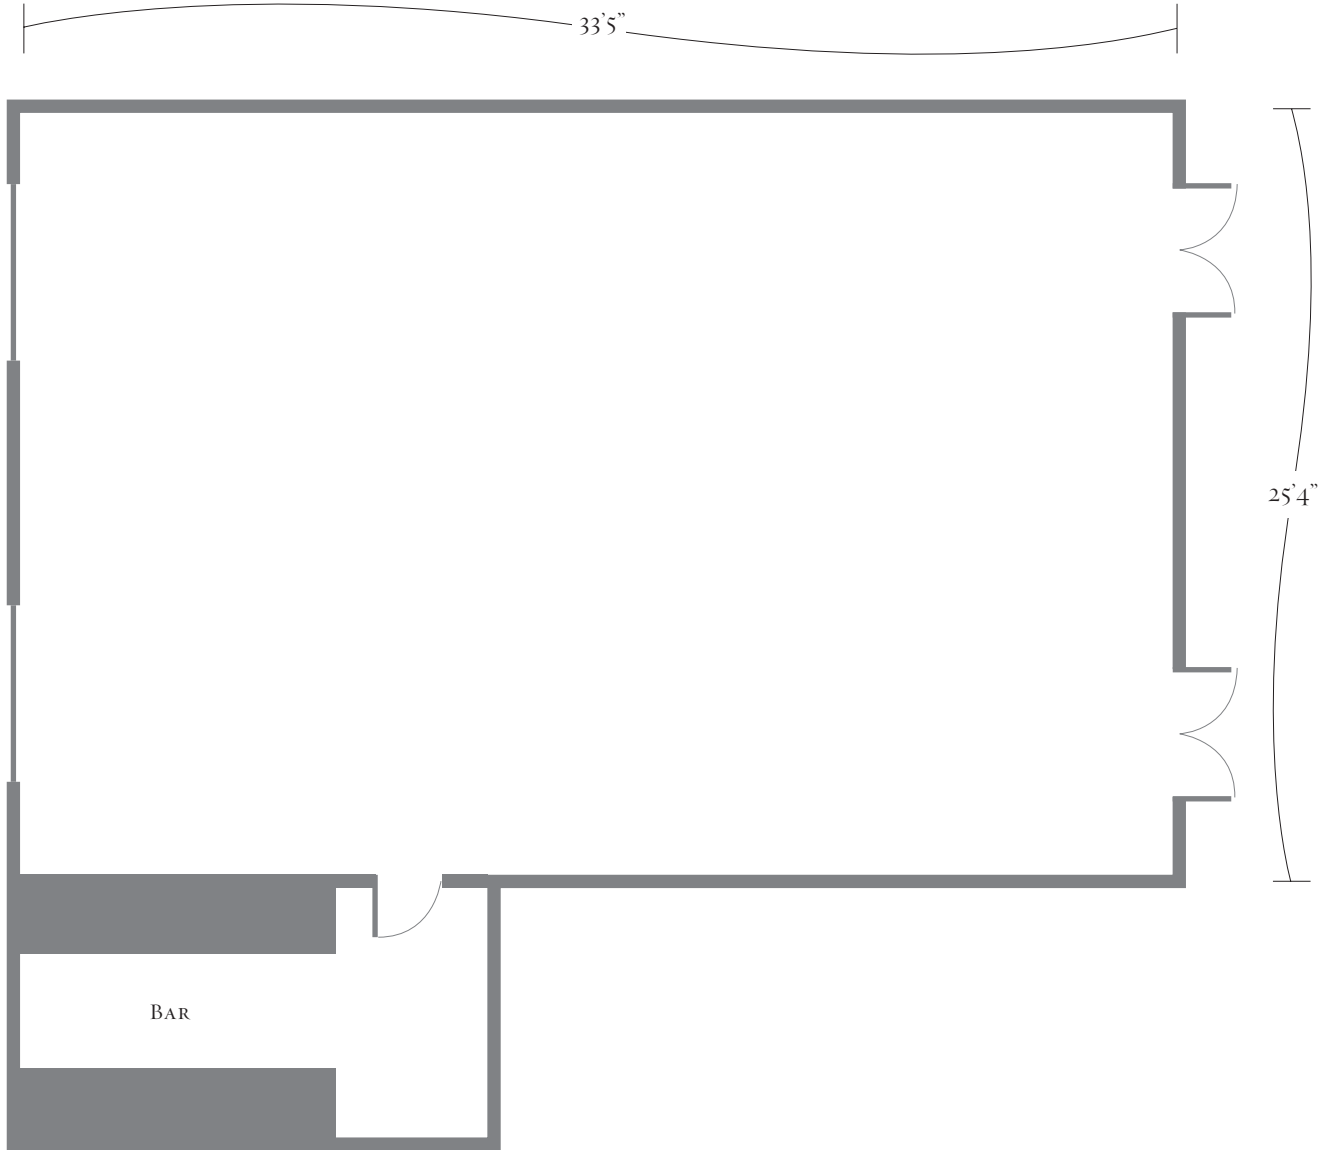

ATHERTON ROOM

CONFERENCE ROOM	CLASSROOM	THEATER	HOLLOW SQUARE	U-SHAPE	BANQUET BUFFET	BANQUET FULL SERVICE	CONFERENCE TABLE	RECEPTION	LENGTH/ WIDTH	CEILING HEIGHT	SQUARE FEET
Atherton Room	50	80	30	26	60	70	30	80	33'5" X 25'4"	5'1"–18'	847